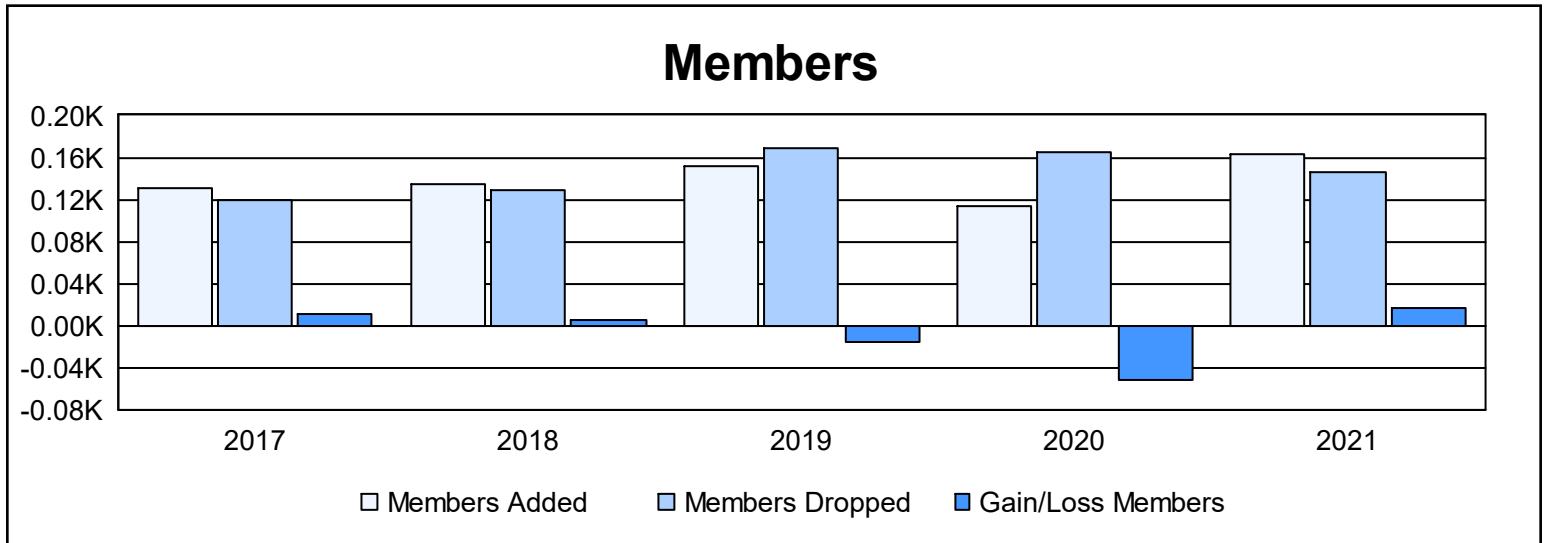

Year	New Clubs	Dropped Clubs	Gain/Loss Clubs	New Members	Charter Members	Reinstate Members	Transfer Members	Total Member Added	Total Members Dropped	Gain/Loss Members
2016-2017	1	0	1	94	24	2	10	130	120	10
2017-2018	0	0	0	124	0	0	10	134	129	5
2018-2019	0	2	-2	118	0	0	34	152	168	-16
2019-2020	1	0	1	83	23	4	4	114	165	-51
2020-2021	3	0	3	74	83	2	3	162	146	16
<b>Average</b>	<b>1</b>	<b>0</b>	<b>1</b>	<b>99</b>	<b>26</b>	<b>2</b>	<b>12</b>	<b>138</b>	<b>146</b>	<b>-7</b>

### Membership Composition June 2021 Cumulative