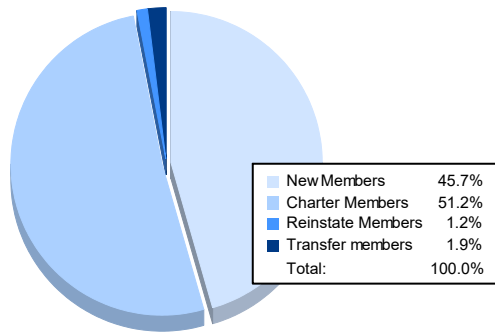

Year	New Clubs	Dropped Clubs	Gain/Loss Clubs	New Members	Charter Members	Reinstate Members	Transfer Members	Total Member Added	Total Members Dropped	Gain/Loss Members
2016-2017	1	0	1	94	24	2	10	130	120	10
2017-2018	0	0	0	124	0	0	10	134	129	5
2018-2019	0	2	-2	118	0	0	34	152	168	-16
2019-2020	1	0	1	83	23	4	4	114	165	-51
2020-2021	3	0	3	74	83	2	3	162	146	16
<b>Average</b>	<b>1</b>	<b>0</b>	<b>1</b>	<b>99</b>	<b>26</b>	<b>2</b>	<b>12</b>	<b>138</b>	<b>146</b>	<b>-7</b>

### Membership Composition June 2021 Cumulative