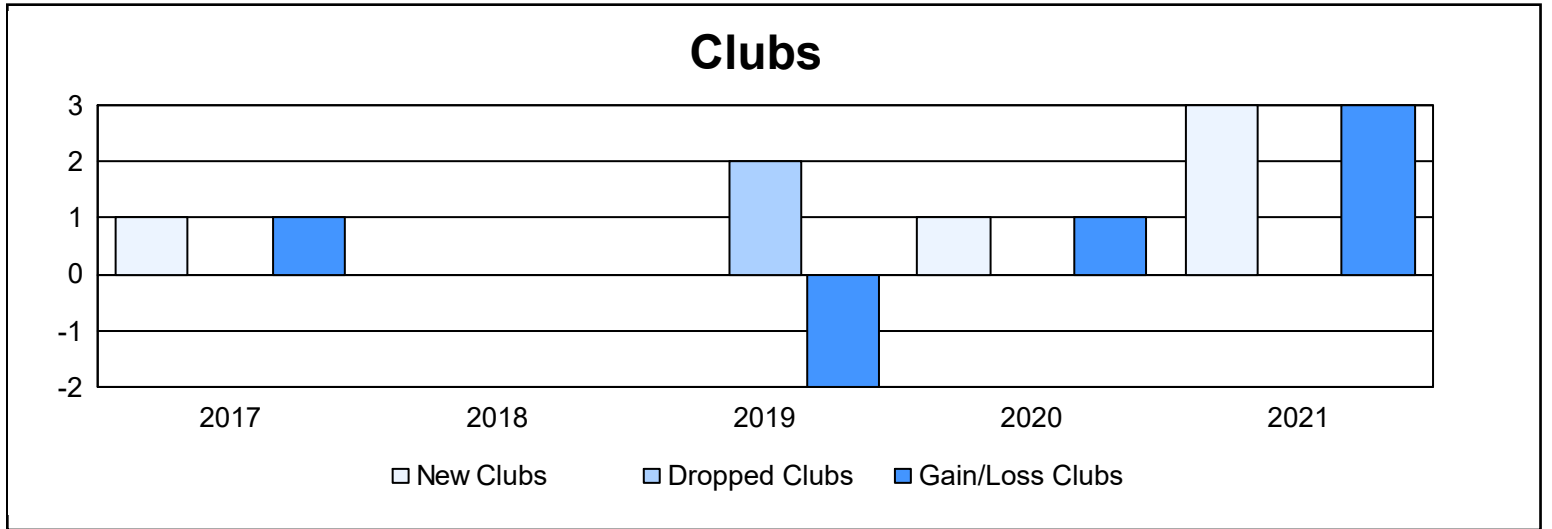

Year	New Clubs	Dropped Clubs	Gain/Loss Clubs	New Members	Charter Members	Reinstate Members	Transfer Members	Total Member Added	Total Members Dropped	Gain/Loss Members
2016-2017	1	0	1	94	24	2	10	130	120	10
2017-2018	0	0	0	124	0	0	10	134	129	5
2018-2019	0	2	-2	118	0	0	34	152	168	-16
2019-2020	1	0	1	83	23	4	4	114	165	-51
2020-2021	3	0	3	74	83	2	3	162	146	16
<b>Average</b>	<b>1</b>	<b>0</b>	<b>1</b>	<b>99</b>	<b>26</b>	<b>2</b>	<b>12</b>	<b>138</b>	<b>146</b>	<b>-7</b>

### Membership Composition June 2021 Cumulative